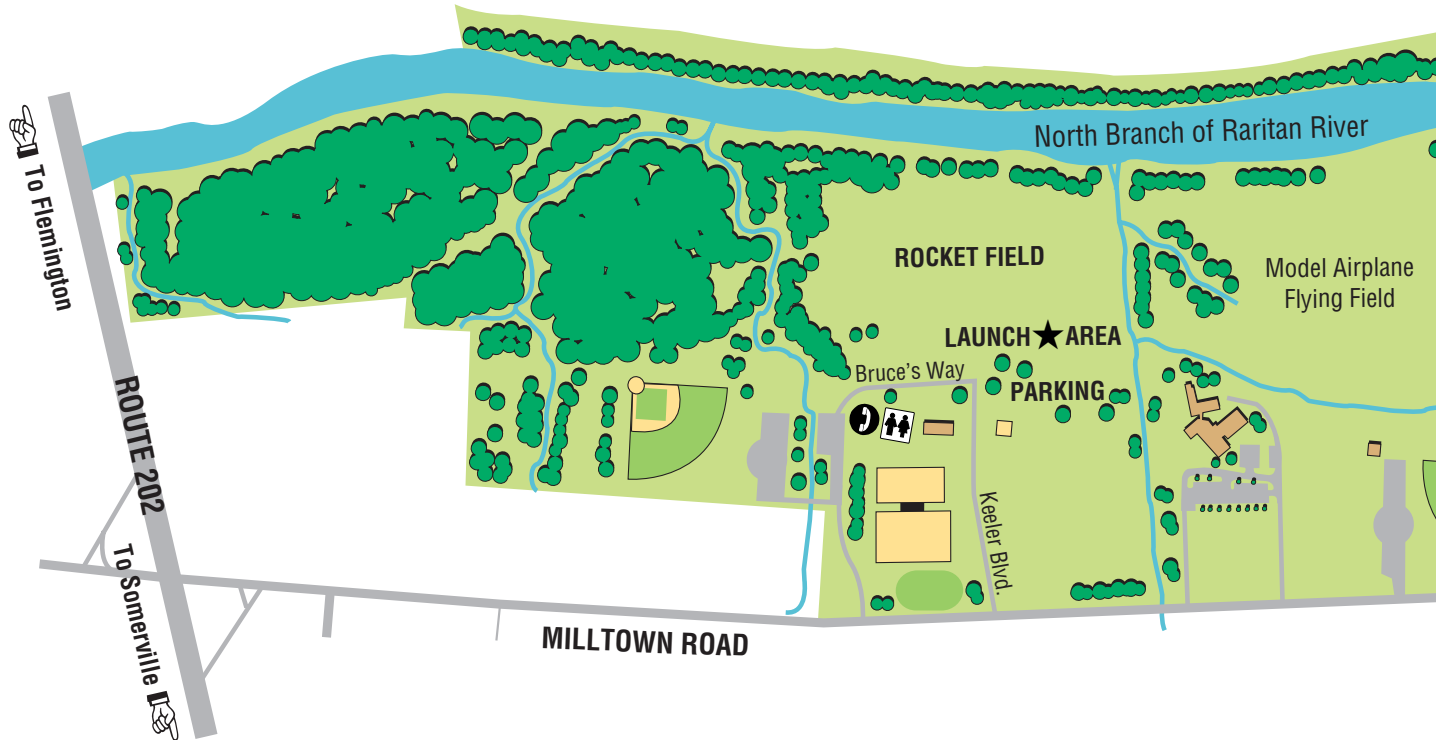

A see through model rocket showing all the components that make up a rocket

Display of various types of rockets built by the instructor

Model Rocketry 101

Launch Site Information

From the Park Brochure: Model rocket hobbyists may launch their crafts on a section of the park grounds dedicated for their use.

DIRECTIONS FROM MICHAELS TO LAUNCH SITE

- Take Route 202 North for approximately 11 miles
- Go West on Milltown Road for approximately 1/4 mile
- Make left at first entrance into park
- Follow road around to right to rocket launch area
- Park on grass near rocket launch area